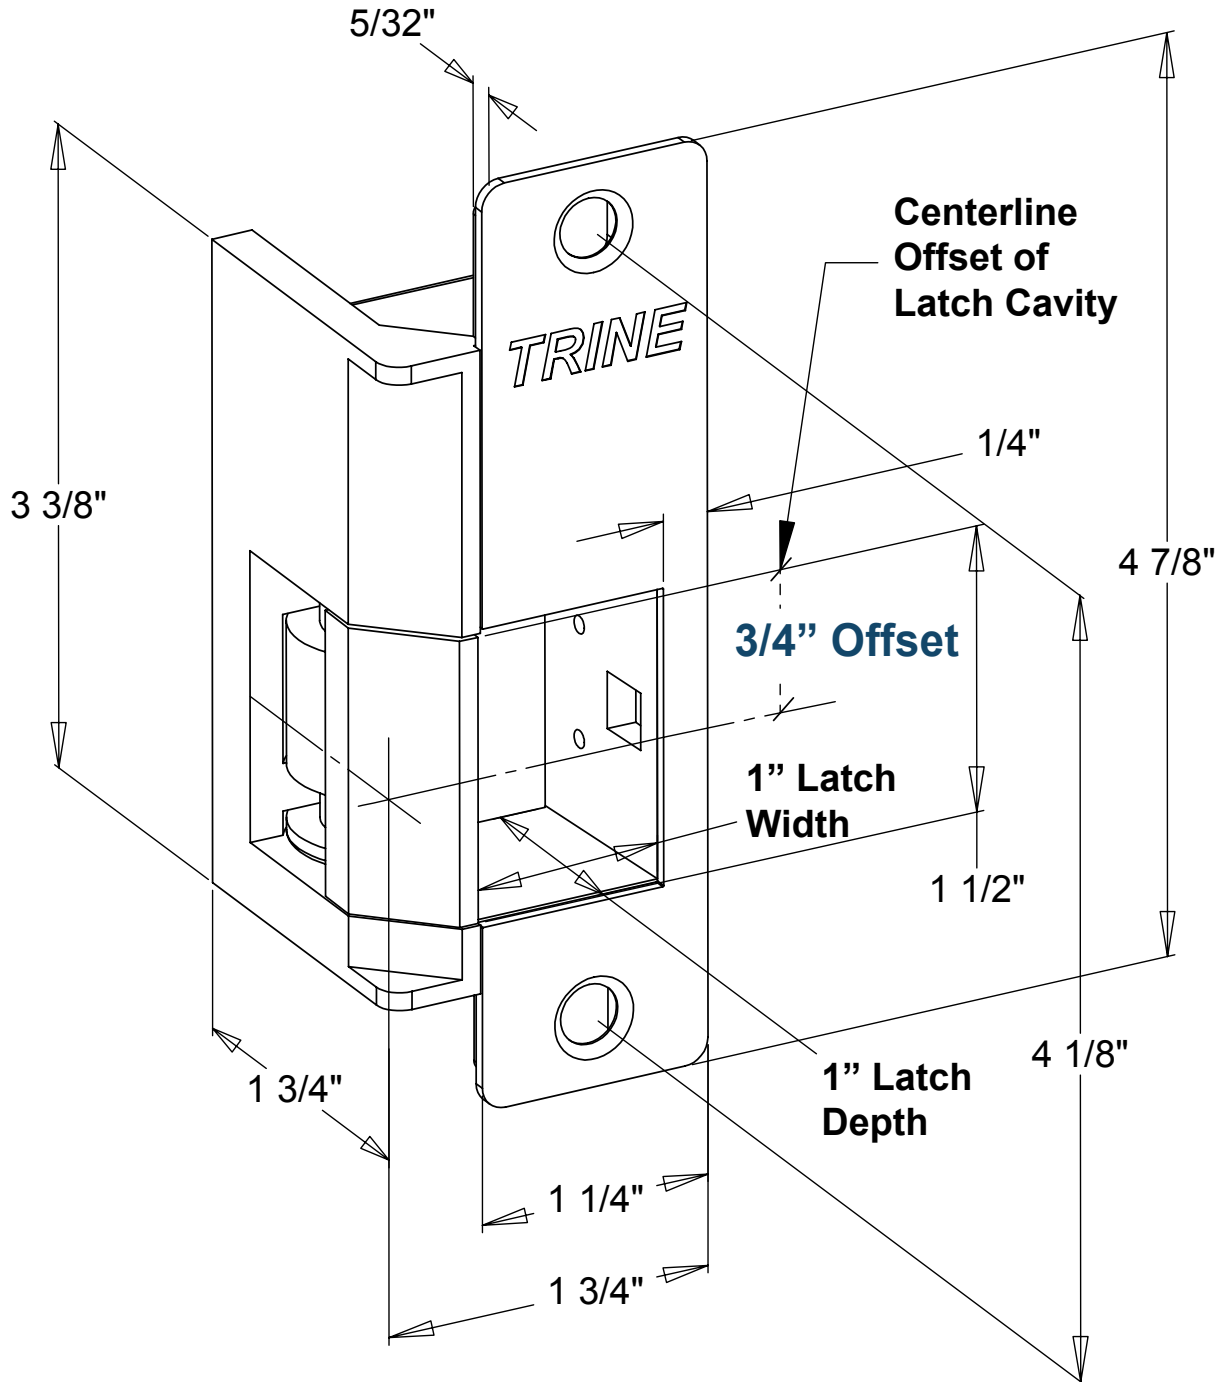

EN435

Electric Strike

Dimension

1440 Ferris Place • Bronx • New York • 10461-3699
Telephone Number: (718) 829-2332
Fax Number: (718) 829-6405
Email: CustomerService@Trineonline.com
Website: www.Trineonline.com

LEFT HAND (LH) SHOWN