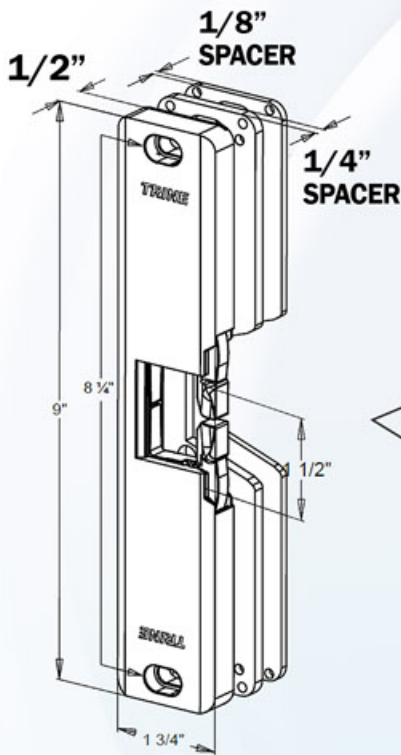

TRINE®	4850-PoE	.260 A	12DC	3.12 W
TRINE®	4850-LCD	.135 A	24DC	3.24 W
OTHER SURFACE MOUNTED STRIKES START AT...		.450 A	12DC	5.40 W
		.250 A	24DC	6.00 W

**4 SIZES -- 1 BOX**  
**THE COMPETITION CAN'T**  
**MATCH THIS FLEXIBILITY**

## TOTAL THICKNESS COMPARISON

The Axion 4850 provides 4 sizes right out of the box!

Clearance for a 7/16 dia. head of a blind threaded insert with a #1/4-20 thread for aluminum frame applications.