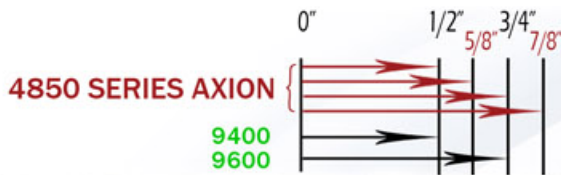

4850-PoE & 4850-LCD -- Low Current Draw

TOTAL THICKNESS COMPARISON

The Axion 4850 provides 4 sizes right out of the box!