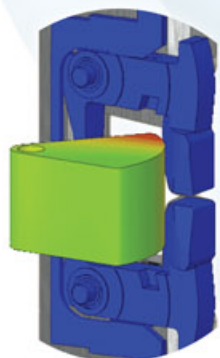

## TOTAL THICKNESS COMPARISON

The Axion 4850 provides 4 sizes right out of the box!

Clearance for a 7/16 dia. head of a blind threaded insert with a #1/4-20 thread for aluminum frame applications.

## FEATURES:

- ✦ **ONLY .260 mA draw at 12DC**  
**.135 mA draw at 24DC**
- ✦ **NO CUTTING OF THE FRAME**
- ✦ **Allows up to a 1" latch throw for maximum flexibility.**
- ✦ **BHMA Grade 1 Electric Strike**

## Patented 6-pin Anchoring System:

Six additional points of protection that helps you handle the toughest installations.

This brings the 4850 to a total 8 points of connection between the frame and strike. All at your choosing.