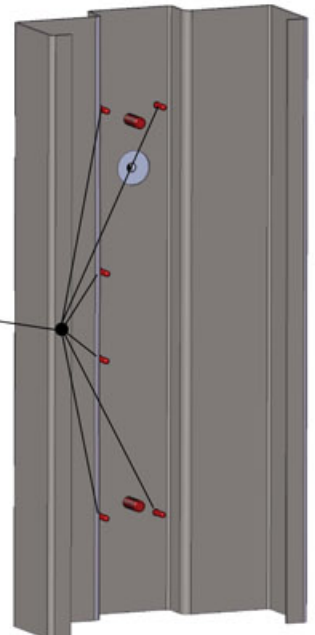

## TOTAL THICKNESS COMPARISON

The Axion 4850 provides 4 sizes right out of the box!

Clearance for a 7/16 dia. head of a blind threaded insert with a #1/4-20 thread for aluminum frame applications.

## FEATURES:

- ✦ **ONLY .260 mA draw at 12DC**  
**.135 mA draw at 24DC**
- ✦ **NO CUTTING OF THE FRAME**
- ✦ **Allows up to a 1" latch throw for maximum flexibility.**
- ✦ **BHMA Grade 1 Electric Strike**

## Patented 6-pin Anchoring System:

Six additional points of protection that helps you handle the toughest installations.

This brings the 4850 to a total 8 points of connection between the frame and strike. All at your choosing.