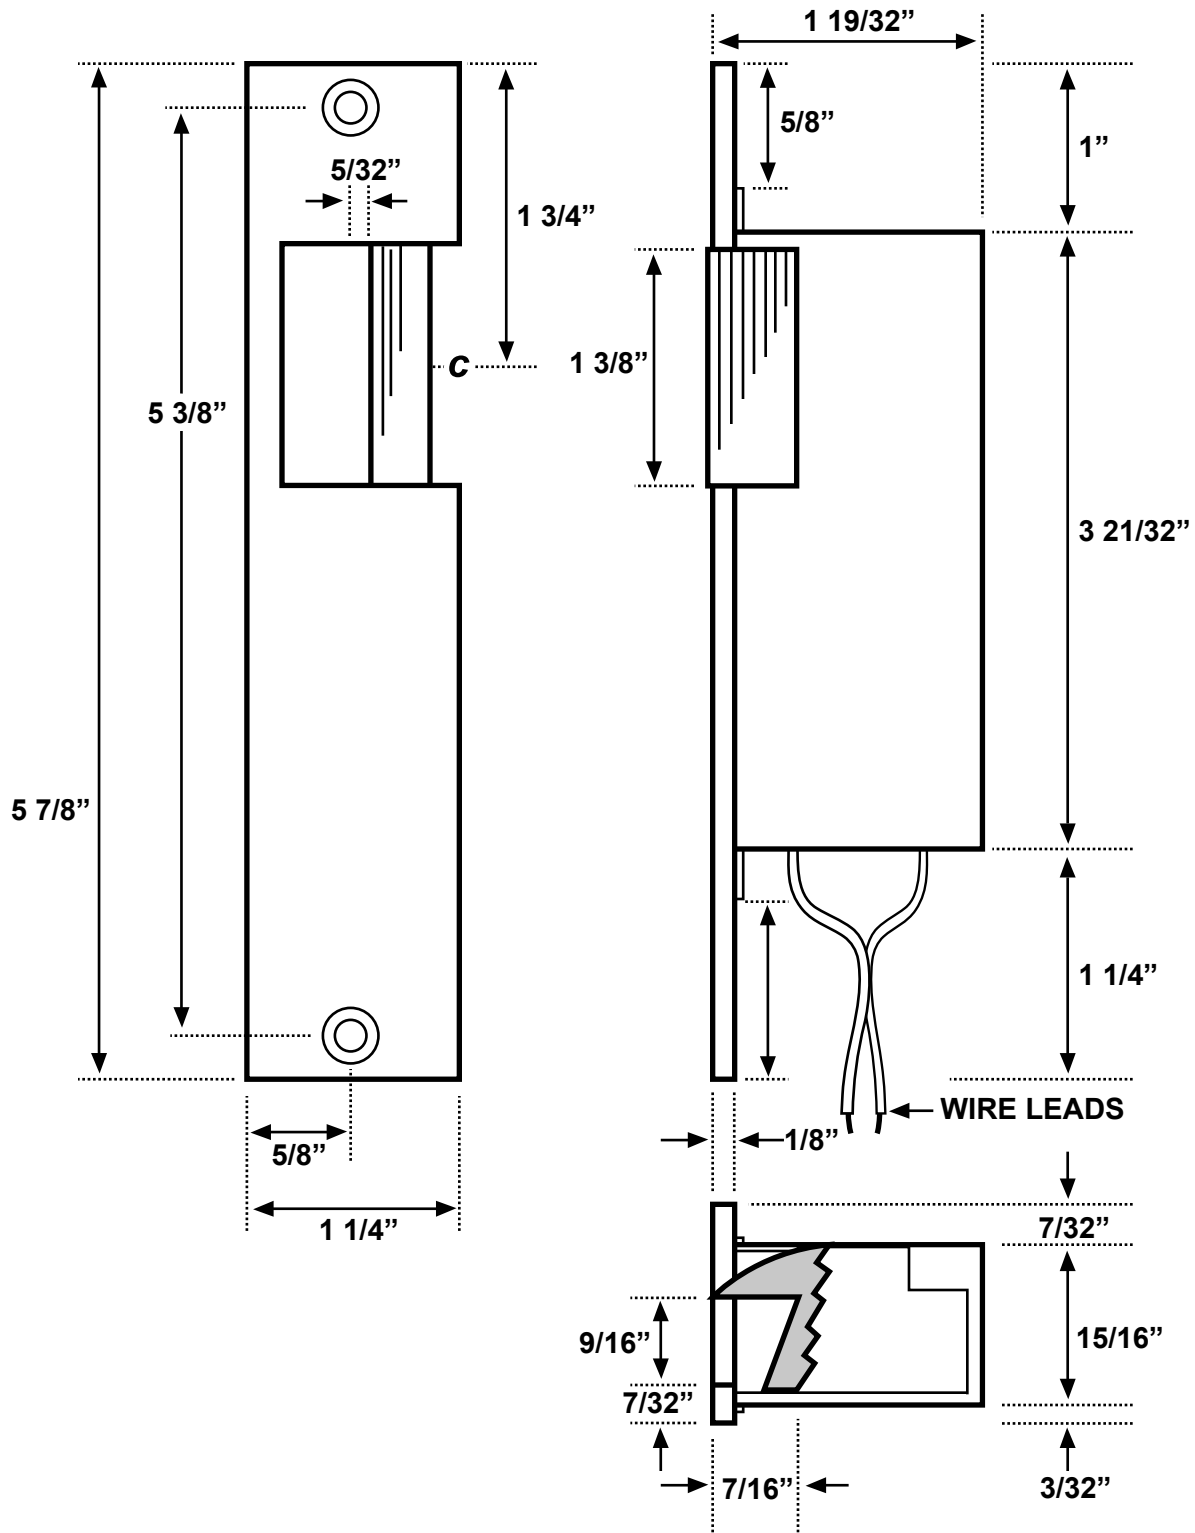

## Electric Strike Dimension

1440 Ferris Place • Bronx • New York • 10461-3699  
Telephone Number: (718) 829-2332  
Fax Number: (718) 829-6405  
Email: CustomerService@Trineonline.com  
Website: www.Trineonline.com

NOTE: USE 2 INCH LONG (OR LONGER) WOOD SCREWS FOR MOUNTING