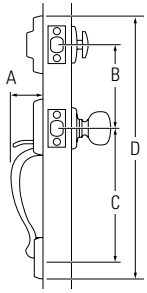

## KWIKSET SIGNATURE SERIES 980-985 DEADBOLT

Design	A	B	C
980 Interior	2-19/32"	1-5/32"	1-13/16"
980 Exterior	2-5/8"	1-1/32"	
985 Interior	2-5/8"	1-1/32"	
985 Exterior	2-5/8"	1-1/32"	

## KWIKSET SIGNATURE SERIES 780-785 DEADBOLT

Design	A	B	C
780, 782 Interior	2-1/2"	15/16"	1-25/32"
780, 782 Exterior	2-5/8"	1-1/8"	
784, 785 Interior	2-5/8"	1-1/8"	
784, 785 Exterior	2-5/8"	1-1/8"	

## KWIKSET SIGNATURE SERIES 816-817 KEY CONTROL DEADBOLT

Design	A	B	C
816, 817 Interior	2-9/16"	7/8"	1-13/16"
816, 817 Exterior	3"	1-9/32"	

## KWIKSET HANDLESET

Design	A	B	C	D
Belleview™	2-5/32"	5-1/2"	8-13/32"	18-1/16"
Dakota™	2-5/32"	5-1/2"	8-13/32"	17-3/16"