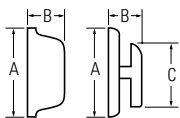

KWIKSET SIGNATURE SERIES 980-985 DEADBOLT

Design	A	B	C
980 Interior	2-19/32"	1-5/32"	1-13/16"
980 Exterior	2-5/8"	1-1/32"	
985 Interior	2-5/8"	1-1/32"	
985 Exterior	2-5/8"	1-1/32"