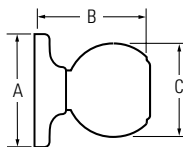

## KWIKSET SIGNATURE SERIES HANDLESET

Design	A	B	C	D
Amherst®	3"	5-1/2"	8-13/32"	18-23/32"
Arlington®	2-1/2"	5-1/2"	11"	19-1/16"
Ashfield™	2-31/32"	5-1/2"	8-13/32"	17-3/4"
Avalon™	2-7/8"	5-1/2"	8-13/32"	18-5/32"
Chelsea®	2-3/16"	5-1/2"	9-11/16"	18-1/2"
Gibson®	2-19/32"	5-1/2"	9-11/16"	17-13/16"
Hawthorne™	2-7/8"	5-1/2"	8-13/32"	17-7/16"
Shelburne™	2-7/8"	5-1/2"	8-13/32"	18-1/4"
Wellington®	2-7/8"	5-1/2"	8-13/32"	18-15/16"

## KWIKSET SIGNATURE SERIES KNOBS

Design	A	B	C
Abbey®	2-5/8"	2-11/16"	2-1/32"
Cameron®	2-5/8"	2-13/32"	2-1/8"
Circa®	2-5/8"	2-31/32"	2-1/8"
Copa®	2-5/8"	2-7/16"	2-1/8"
Hancock®	2-5/8"	2-1/2"	2-3/8"
Laurel®	2-5/8"	2-7/16"	2-7/16"
Phoenix®	2-5/8"	2-1/2"	2-3/16"

## KWIKSET HANDLESET

Design	A	B	C	D
Belleview™	2-5/32"	5-1/2"	8-13/32"	18-1/16"
Dakota™	2-5/32"	5-1/2"	8-13/32"	17-3/16"

## KWIKSET DEADBOLT

Design	A	B	C	D	E	F
660	2-7/16"	1-1/16"	2-1/2"	27/32"	5/16"	1-3/4"
663			2-1/2"	27/32"	5/16"	1-3/4"
665	2-7/16"	1-1/16"	2-1/2"	1-1/16"		
667	2-17/32"	3/8"	2-1/2"	27/32"	5/16"	1-3/4"
677	2-17/32"	3/8"	2-1/2"	27/32"	5/16"	1-3/4"