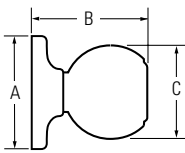

KWIKSET KNOB

	A	B	C
Cove™	2-5/8"	2-1/2"	2-3/16"
Polo®	2-5/8"	2-23/32"	1-7/8"
Tylo®	2-5/8"	2-1/2"	1-7/8"