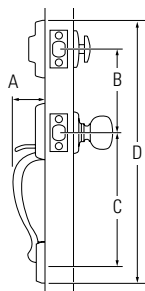

## KWIKSET SIGNATURE SERIES HANDLESET

Design	A	B	C	D
Amherst®	3"	5-1/2"	8-13/32"	18-23/32"
Arlington®	2-1/2"	5-1/2"	11"	19-1/16"
Ashfield™	2-31/32"	5-1/2"	8-13/32"	17-3/4"
Avalon™	2-7/8"	5-1/2"	8-13/32"	18-5/32"
Chelsea®	2-3/16"	5-1/2"	9-11/16"	18-1/2"
Gibson®	2-19/32"	5-1/2"	9-11/16"	17-13/16"
Hawthorne™	2-7/8"	5-1/2"	8-13/32"	17-7/16"
Shelburne™	2-7/8"	5-1/2"	8-13/32"	18-1/4"
Wellington®	2-7/8"	5-1/2"	8-13/32"	18-15/16"

## KWIKSET SIGNATURE SERIES KNOBS

Design	A	B	C
Abbey®	2-5/8"	2-11/16"	2-1/32"
Cameron®	2-5/8"	2-13/32"	2-1/8"
Circa®	2-5/8"	2-31/32"	2-1/8"
Copa®	2-5/8"	2-7/16"	2-1/8"
Hancock®	2-5/8"	2-1/2"	2-3/8"
Laurel®	2-5/8"	2-7/16"	2-7/16"
Phoenix®	2-5/8"	2-1/2"	2-3/16"

## KWIKSET HANDLESET

Design	A	B	C	D
Belleview™	2-5/32"	5-1/2"	8-13/32"	18-1/16"
Dakota™	2-5/32"	5-1/2"	8-13/32"	17-3/16"

## KWIKSET DEADBOLT

Design	A	B	C	D	E	F
660	2-7/16"	1-1/16"	2-1/2"	27/32"	5/16"	1-3/4"
663			2-1/2"	27/32"	5/16"	1-3/4"
665	2-7/16"	1-1/16"	2-1/2"	1-1/16"		
667	2-17/32"	3/8"	2-1/2"	27/32"	5/16"	1-3/4"
677	2-17/32"	3/8"	2-1/2"	27/32"	5/16"	1-3/4"