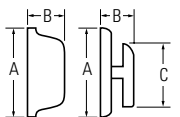

KWIKSET SIGNATURE SERIES 816-817 KEY CONTROL DEADBOLT

Design	A	B	C
816, 817 Interior	2-9/16"	7/8"	1-13/16"
816, 817 Exterior	3"	1-9/32"