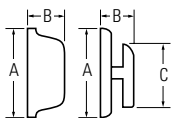

KWIKSET SIGNATURE SERIES 780-785 DEADBOLT

Design	A	B	C
780, 782 Interior	2-1/2"	15/16"	1-25/32"
780, 782 Exterior	2-5/8"	1-1/8"	
784, 785 Interior	2-5/8"	1-1/8"	
784, 785 Exterior	2-5/8"	1-1/8"