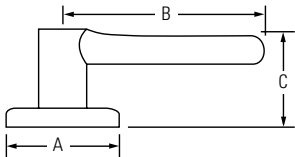

KWIKSET LEVER

Design	A	B	C	C (Keyed)
Balboa™	2-5/8"	4-7/32"	1-15/16"	2-13/32"
Delta®	2-5/8"	3-5/8"	1-7/8"	2-15/32"
Dorian®	2-5/8"	3-3/4"	2-1/8"	2-11/16"